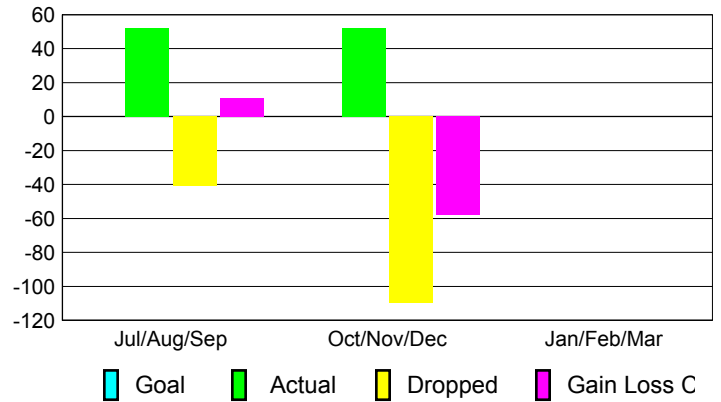

Membership Results 2012-2013

Goal, New, Dropped, Gain/Loss

Comparison of Membership Gain/Loss

Current Year Compared to the Previous Year