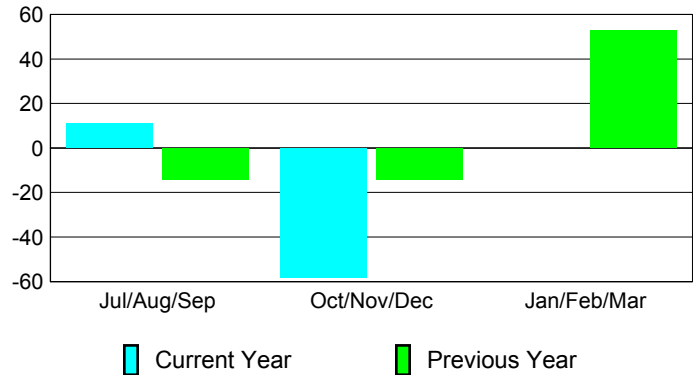

**Membership Results
2012-2013**

**Membership
2011-2012**

Month	Net Memb Goal	Actual New Memb	Actual Dropped Memb	Gain/Loss of Memb	Gain/Loss of Memb
Jul/Aug/Sep		52	-41	11	-14
Oct/Nov/Dec		52	-110	-58	-14
Jan/Feb/Mar					53
Totals		104	-151	-47	25

Membership Results 2012-2013

Goal, New, Dropped, Gain/Loss

Comparison of Membership Gain/Loss

Current Year Compared to the Previous Year

Gender Comparison 2012-2013

Jul/Aug/Sep

Oct/Nov/Dec

Jan/Feb/Mar