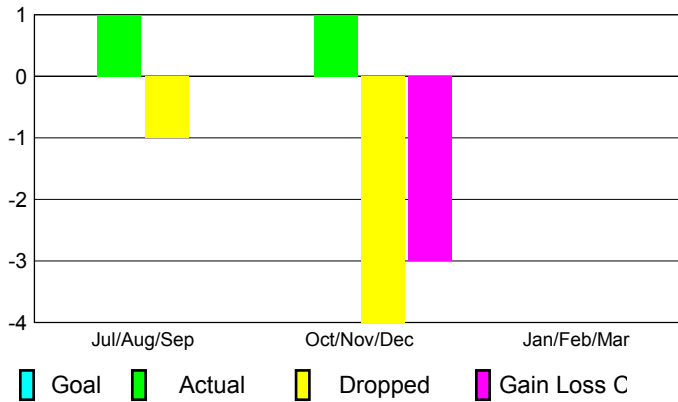

2012-2013 GMT Reports for District (or Undistricted) **District 103CC**

GMT: **Mr. Dominique Labussière**

Location: **FRANCE**

GMT CA: **4**

CLUBS

**Club Results
2012-2013**

**Clubs
2011-2012**

Month	New Club Goal	Actual New Clubs	Actual Dropped Clubs	Gain/Loss of Clubs	Gain/Loss of Clubs
Jul/Aug/Sep		1	-1	0	0
Oct/Nov/Dec		1	-4	-3	0
Jan/Feb/Mar					4
Totals		2	-5	-3	4

Club Results 2012-2013

Goal, New, Dropped, Gain/Loss

Comparison of Club Gain/Loss

Current Year Compared to the Previous Year

YTD Status Quo Clubs 2012-2013

Status Quo Clubs Compared to Status Quo Members

MEMBERSHIP