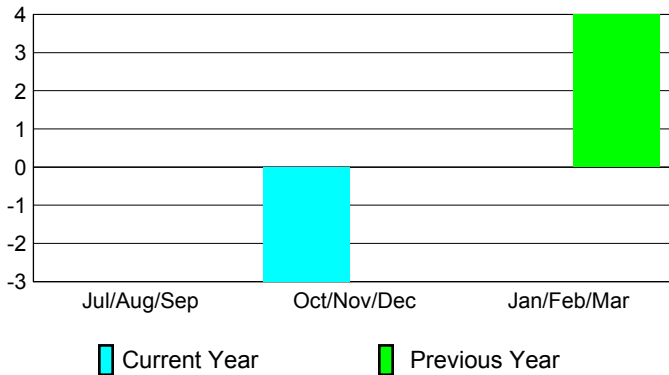

Club Results 2012-2013

Goal, New, Dropped, Gain/Loss

Comparison of Club Gain/Loss

Current Year Compared to the Previous Year

YTD Status Quo Clubs 2012-2013

Status Quo Clubs Compared to Status Quo Members

MEMBERSHIP